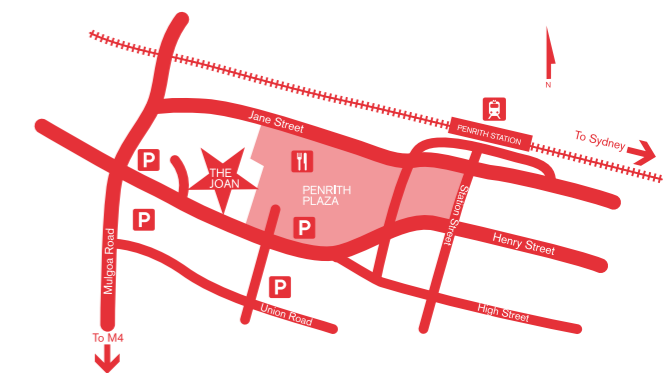

## PARKING

Free all day parking is available opposite the Joan.

## TRANSPORT

The Joan is 5 minutes walk from Penrith railway station and bus interchange.

the **Joan**

597 High Street Penrith NSW 2750

Ph 02 4723 7611 Fax 02 4731 3701

Email [admin@jspac.com.au](mailto:admin@jspac.com.au)